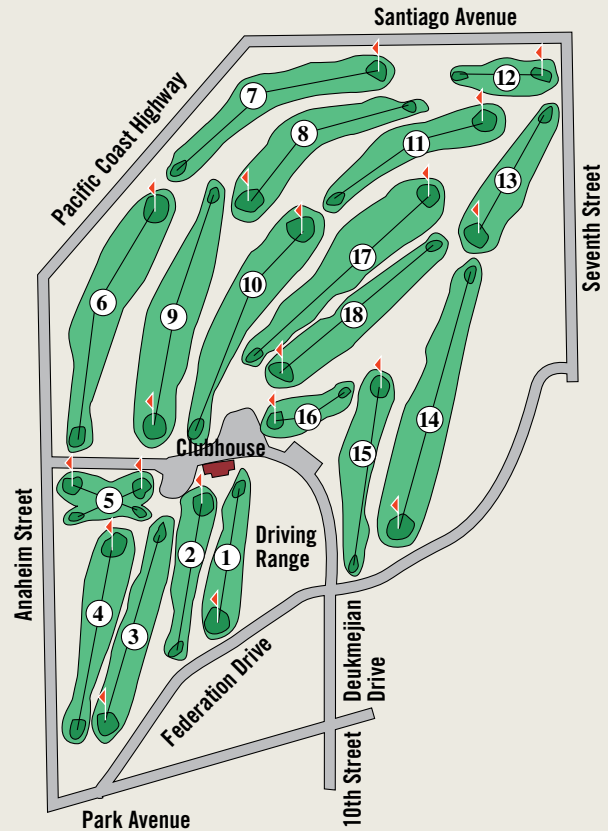

...IT'S ABOUT TIME

PACE SETTERS

1. Observe your playing partners' shots off the tee, in the event an errant tee shot occurs.
2. Plan your putt upon arriving to the green. Even if it is not your turn to putt... be ready.
3. Putt out if possible rather than marking those 2-3 footers.
4. In the event one of you has a lost ball, all others please proceed to your balls and hit away while the lost ball is searched for by the player (3 minutes max please). If within 3 minutes your ball is not found, please take your drop where you last saw it leave play.
5. Wave up the group behind you on all par 3's.

Thank you for choosing Recreation Park 18 Golf Course.
Professionally managed by American Golf Corporation.

5001 Deukmejian Drive, Long Beach, CA 90804 • (562) 494-5000

CONNECT WITH US ONLINE

RecPark18.com
Facebook.com/RecPark18

Twitter.com/RecPark18
AmericanGolf.com

HOLE	1	2	3	4	5	6	7	8	9	OUT	I N T E R M E D I A T E	10	11	12	13	14	15	16	17	18	IN	TOT	HCP	NET	ADJ
Blue	70.2/119	295	296	412	360	140 106	460	428	412	483 472	3286 3241	426	360	137	304	522	329	138	511	392	3119	6405 6360			
White	69.1/116	288	288	394	346	133 103	454	416	402	443	3164 3134	415	348	129	290	508	325	129	468	379	2991	6155 6125			
Handicap		15	13	5	9	17	1	3	7	11		2	10	16	14	4	12	18	6	8					
Par		4	4	4	4	3	4 5	4 5	4	5	36 38	4	4	3	4	5	4	3	5	4	36	72 74			
Red	W: 74.2/127	279	281	387	328	126 96	428	416	382	427	3054 3024	399	315	129	281	489	321	122	450	370	2876	5930 5900			
Handicap		15	13	3	7	17	9	5	1	11		6	10	16	14	2	12	18	8	4					